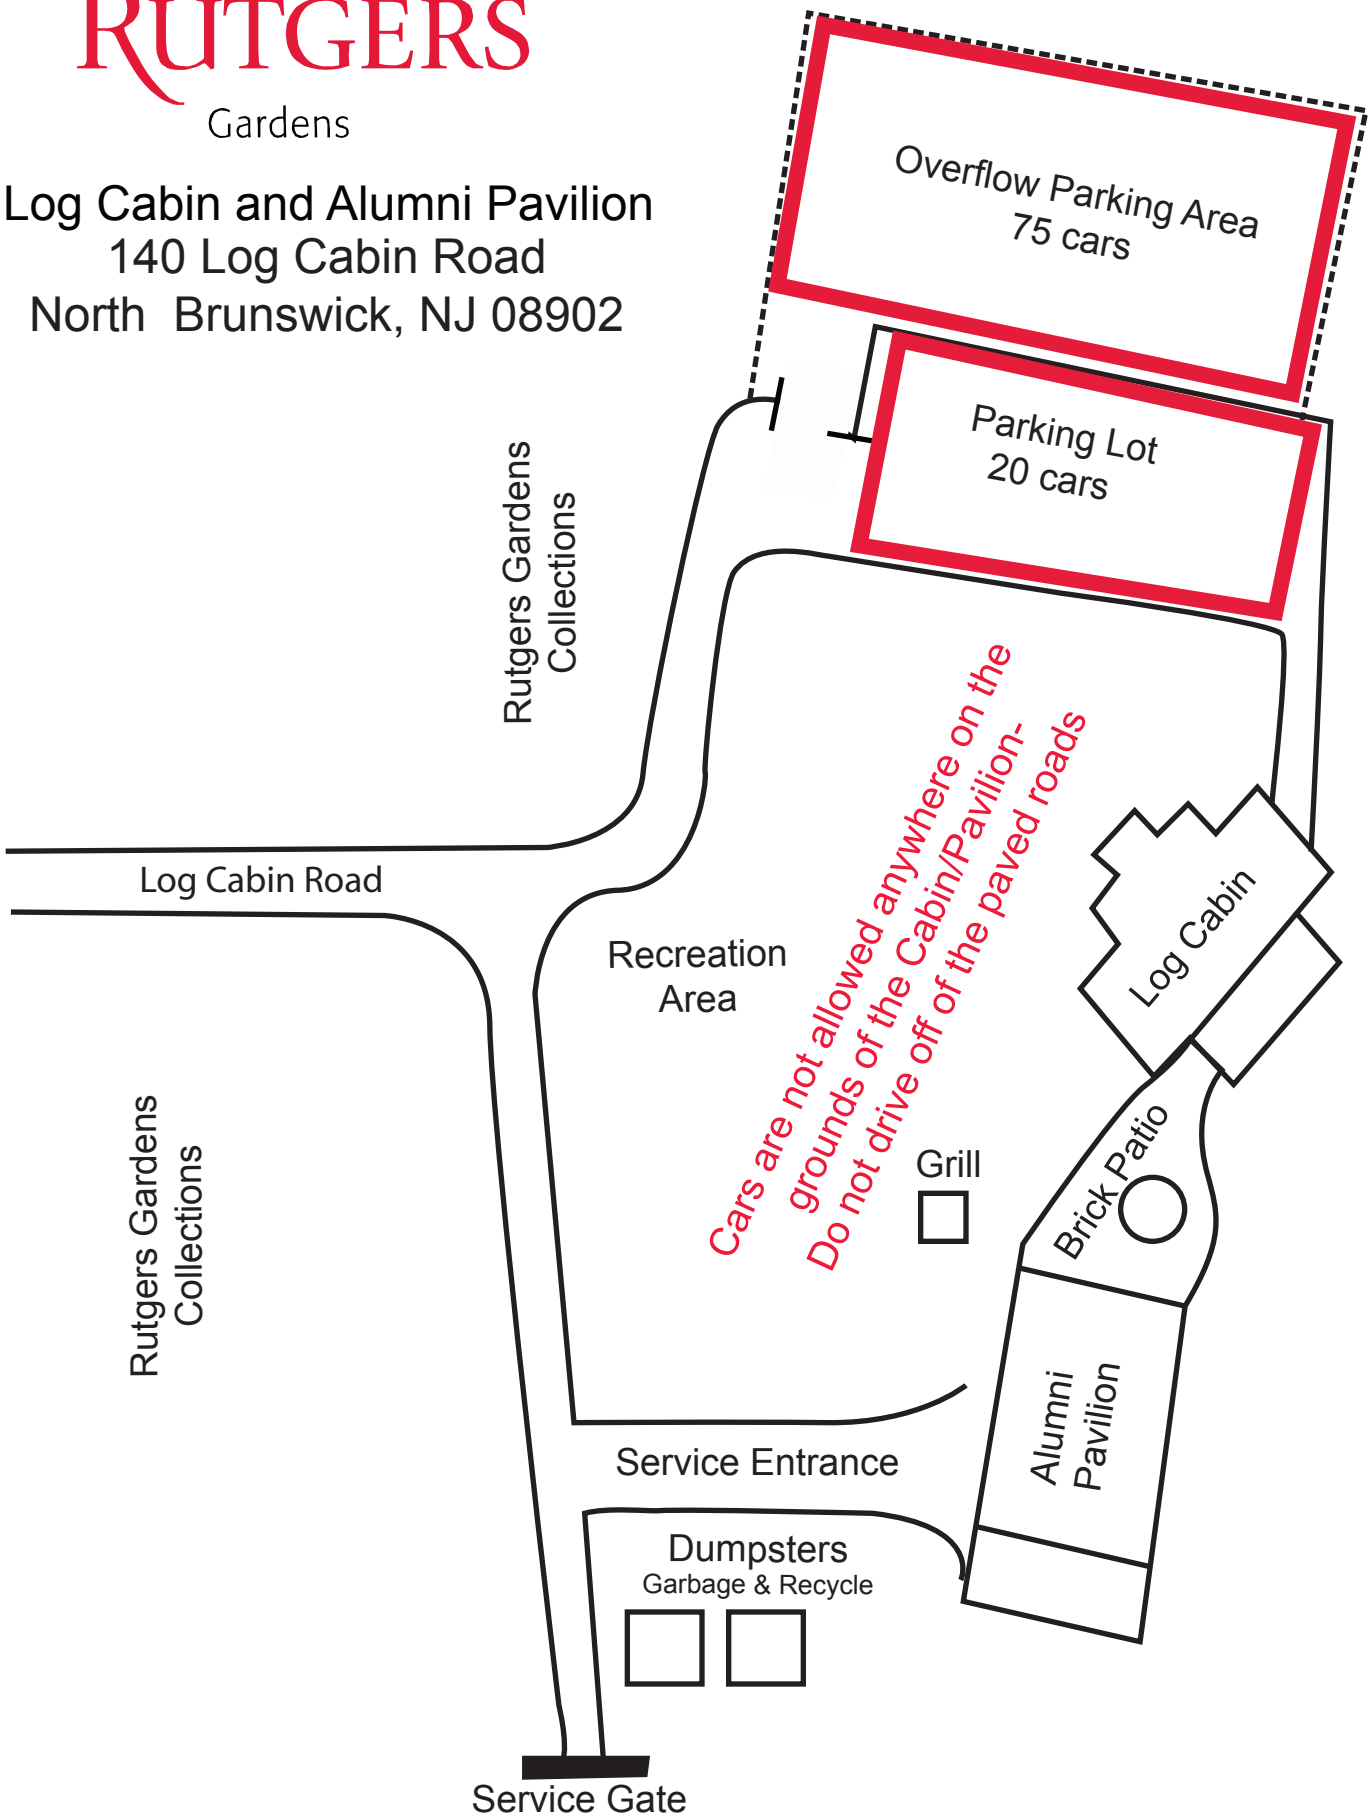

RUTGERS

Gardens

Log Cabin and Alumni Pavilion
140 Log Cabin Road
North Brunswick, NJ 08902

Weston Mill Pond